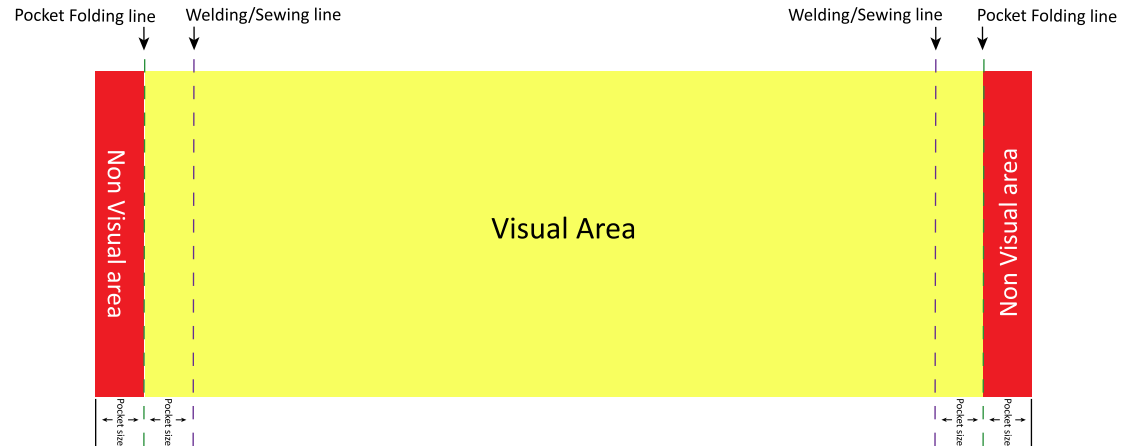

Sew/ Welded Pocket

Front View

Model
Vinyl Banner

Max Width
Vinyl Grade A: 1530mm
Vinyl Grade B: N/A[^]

Max length
Vinyl Grade A: 5000mm
Vinyl Grade B: N/A[^]

- * All Critical text and images should be placed within the yellow area.
- * Be aware of the Welding/ sewing line, all critical text should not be placed on it.
- * Bannershop recommends that the background image should continue or bleed into the **non-visual area**. That is, the image should not stop at the **non-visual area**.

[^] We provide joining service if the width is over 3000mm

Format:

- PDF or High resolution Jpeg
- * Please setup in 1:1 scale with 150DPI
- * If you request colormatch service , supply us with high resolution PDF