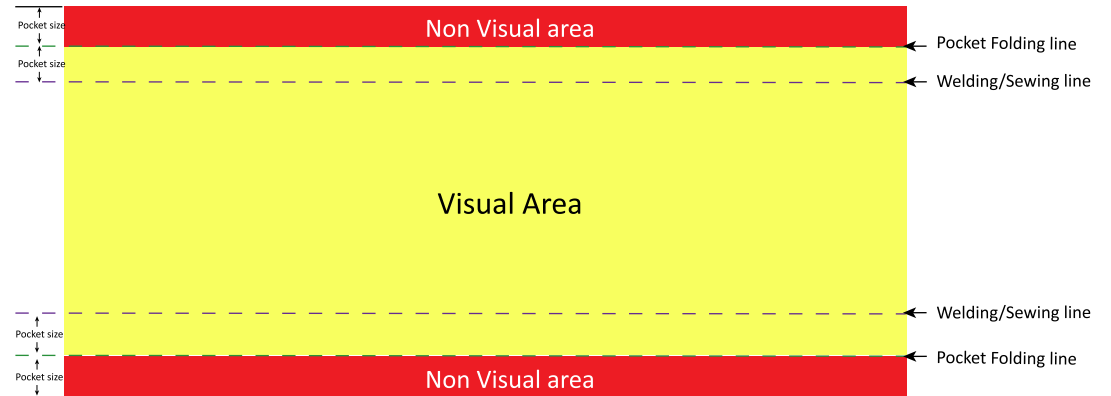

Sew/ Welded Pocket

Front View

Model
Vinyl Banner

Max Width
Vinyl Grade A: 1530mm
Vinyl Grade B: N/A[^]

Max length
Vinyl Grade A: 5000mm
Vinyl Grade B: N/A[^]

- * All Critical text and images should be placed within the yellow area.
- * Be aware of the Welding/ sewing line, all critical text should not be placed on it.
- * Bannershop recommends that the background image should continue or bleed into the **non-visual area**. That is, the image should not stop at the **non-visual area**.

[^] We provide joining service if the width is over 3000mm

Format:

- PDF or High resolution Jpeg
- * Please setup in 1:1 scale with 150DPI
- * If you request colormatch service , supply us with high resolution PDF