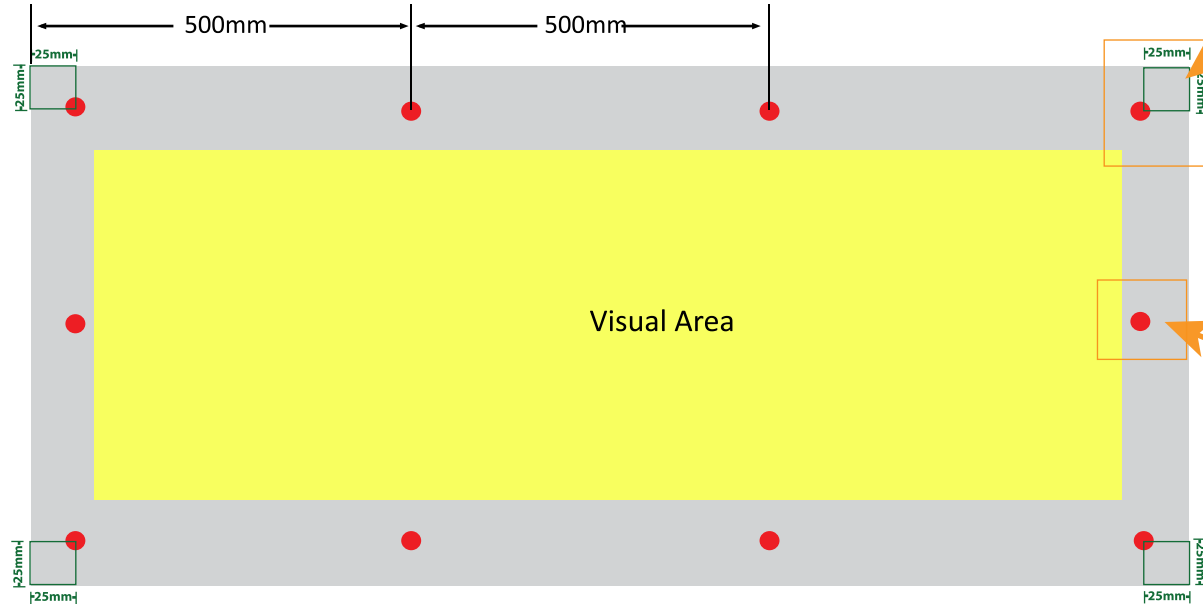

Eyelets, weld edges and ropes

Front View

Please allow a minimum of 25mm space from the border of the print

Each eyelet should be approximate 5mm in diameter
 *Use light color on dark background

Model
 Vinyl Banner

Max Width
 Vinyl Grade A: 1530mm
 Vinyl Grade B: N/A[^]

Max length
 Vinyl Grade A: 5000mm
 Vinyl Grade B: N/A[^]

- * All Critical text and images should be placed within the yellow area. Around 30mm in from the edges.
- * Eyelets should be **reduced in proportion** if they are placed on a reduced size image. E.g. If the image is reduced in 50%, the diameter of the eyelets should be: 5mm x 50% = 2.5mm.
- * If you request extra ropes or eyelets, please notify your account manager when you place order.
- * The actual size of eyelets is 25mm diameter.
- [^] We provide joining service if the width is over 3000mm