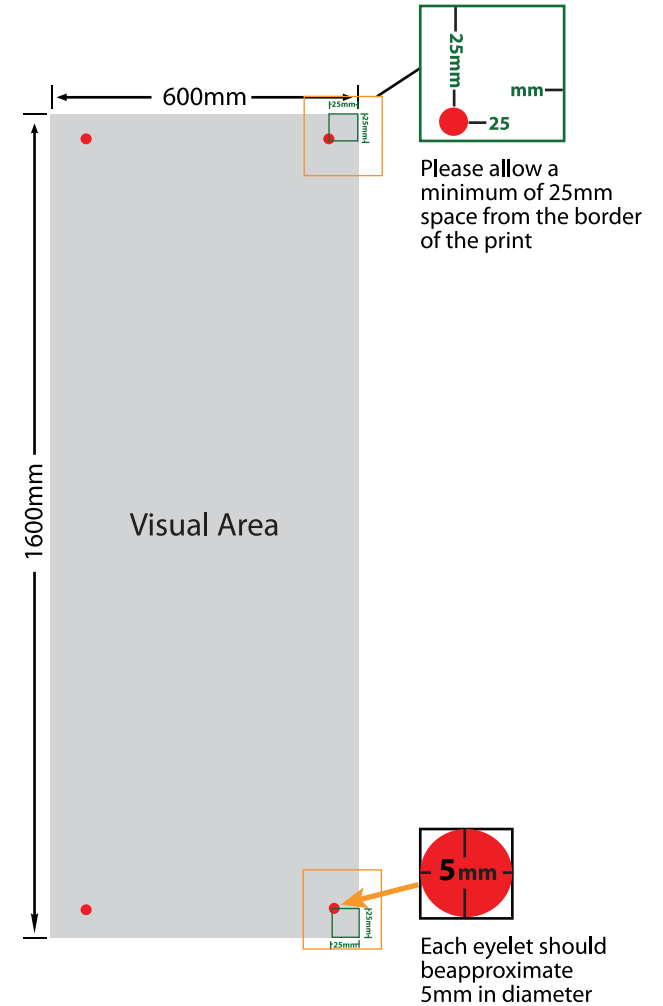

X-Frame

Front View

Back View

Model
DIS_X-Frame
Size
1600(H)x600(W)mm
Total estimate weight
1KG

Front View

Back View

Model
Premium_X-Frame
Size
1600(H)x600(W)mm
Total estimate weight
1KG

- QUICK TIP!**
- * Eyelet will be punched to 4 corners. All critical text and images should not be placed near eyelets.
 - * Bannershop only offers one size of X-frame, which is 1600(H) x 600(W)mm, but we have two different frames, standard and premium.

Format: PDF or High resolution Jpeg
 * Please setup in 1:1 scale with 150DPI
 * If you request colormatch service, supply us with high resolution PDF
Font: All the text must be outlined
Color Mode: CMYK