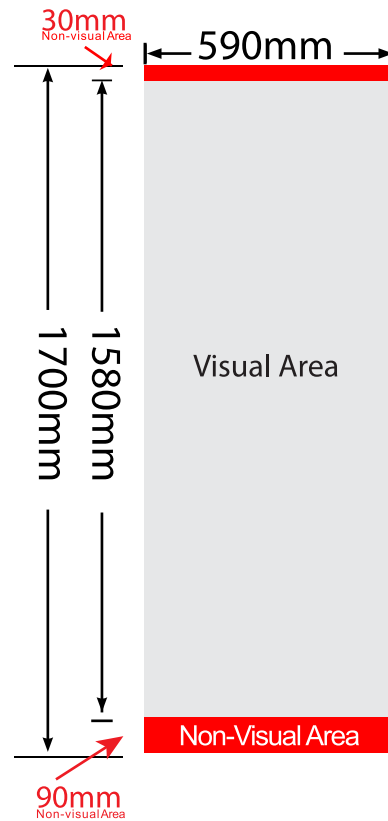

Disposable Banner

Front View

Back View

Package includes:

Model
RBDIS600
Size
1580(H)x590(W)mm
Total estimate weight
4 KG

Model
RBDIS800
Size
1970(H)x780(W)mm
Total estimate weight
4 KG

- * Bannershop recommends that the background image at the bottom should continue (ie. Bleed fully into the bottom and top of **non-visual area**). That is, the image should not stop at the **non-visual area**.
- * Please note that the width of the print is 10mm narrower than the width of the unit.
- * Contact our Sales department for customised height.

Format:
PDF or High resolution Jpeg
 * Please setup in 1:1 scale with 150DPI
 * If you request colormatch service , supply us with high resolution PDF

Font:
All the text Must be outlined

Color Mode:
CMYK