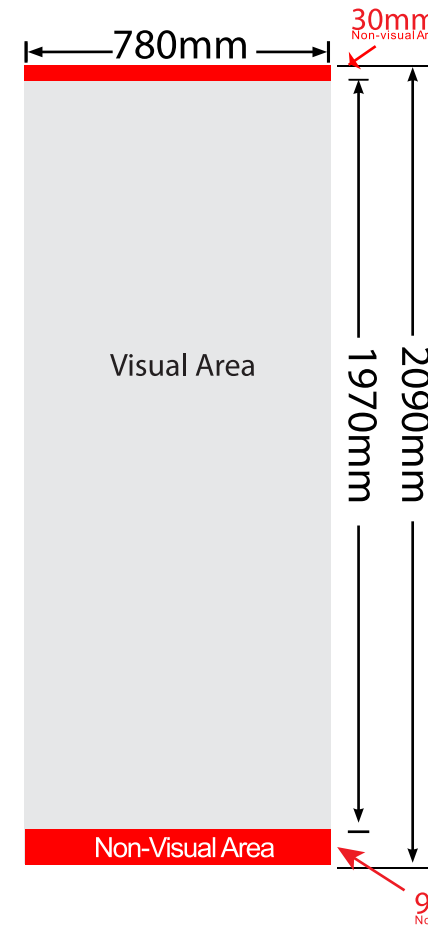

Disposable Banner

Front View

Back View

Package includes:

Model
RBDIS600
Size
1580(H)x590(W)mm
Total estimate weight
4 KG

Model
RBDIS800
Size
1970(H)x780(W)mm
Total estimate weight
4 KG

- * Bannershop recommends that the background image at the bottom should continue (ie. Bleed fully into the bottom and top of **non-visual area**). That is, the image should not stop at the **non-visual area**.
- * Please note that the width of the print is 10mm narrower than the width of the unit.
- * Contact our Sales department for customised height.

Format:
PDF or High resolution Jpeg
 * Please setup in 1:1 scale with 150DPI
 * If you request colormatch service , supply us with high resolution PDF

Font:
All the text Must be outlined

Color Mode:
CMYK