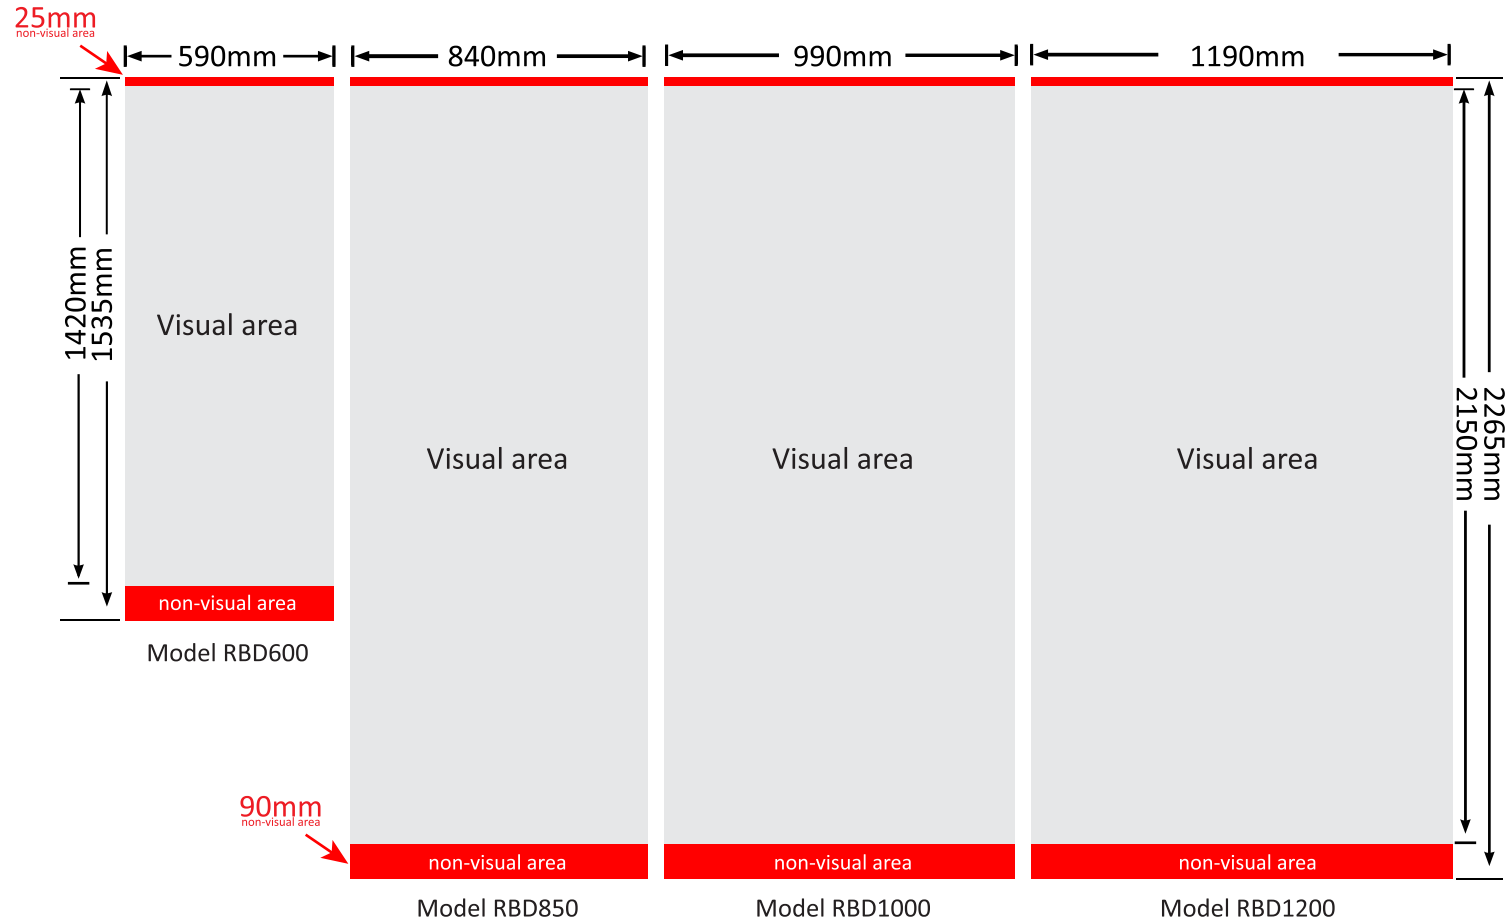

Deluxe Retractable

Package includes:

Total estimate weight: 7KG

- * Bannershop recommends that the background image at the bottom should continue (ie. Bleed fully into the bottom and top of **non-visual area**). That is, the image should not stop at the **non-visual area**.
- * Please note that the width of the print is 10mm narrower than the width of the unit.
- * Contact our Sales department for customised height.

Format:

- PDF or High resolution Jpeg
- * Please setup in 1:1 scale with 150DPI
- * If you request colormatch service, supply us with high resolution PDF

Font:

All the text Must be outlined

Color Mode:

CMYK