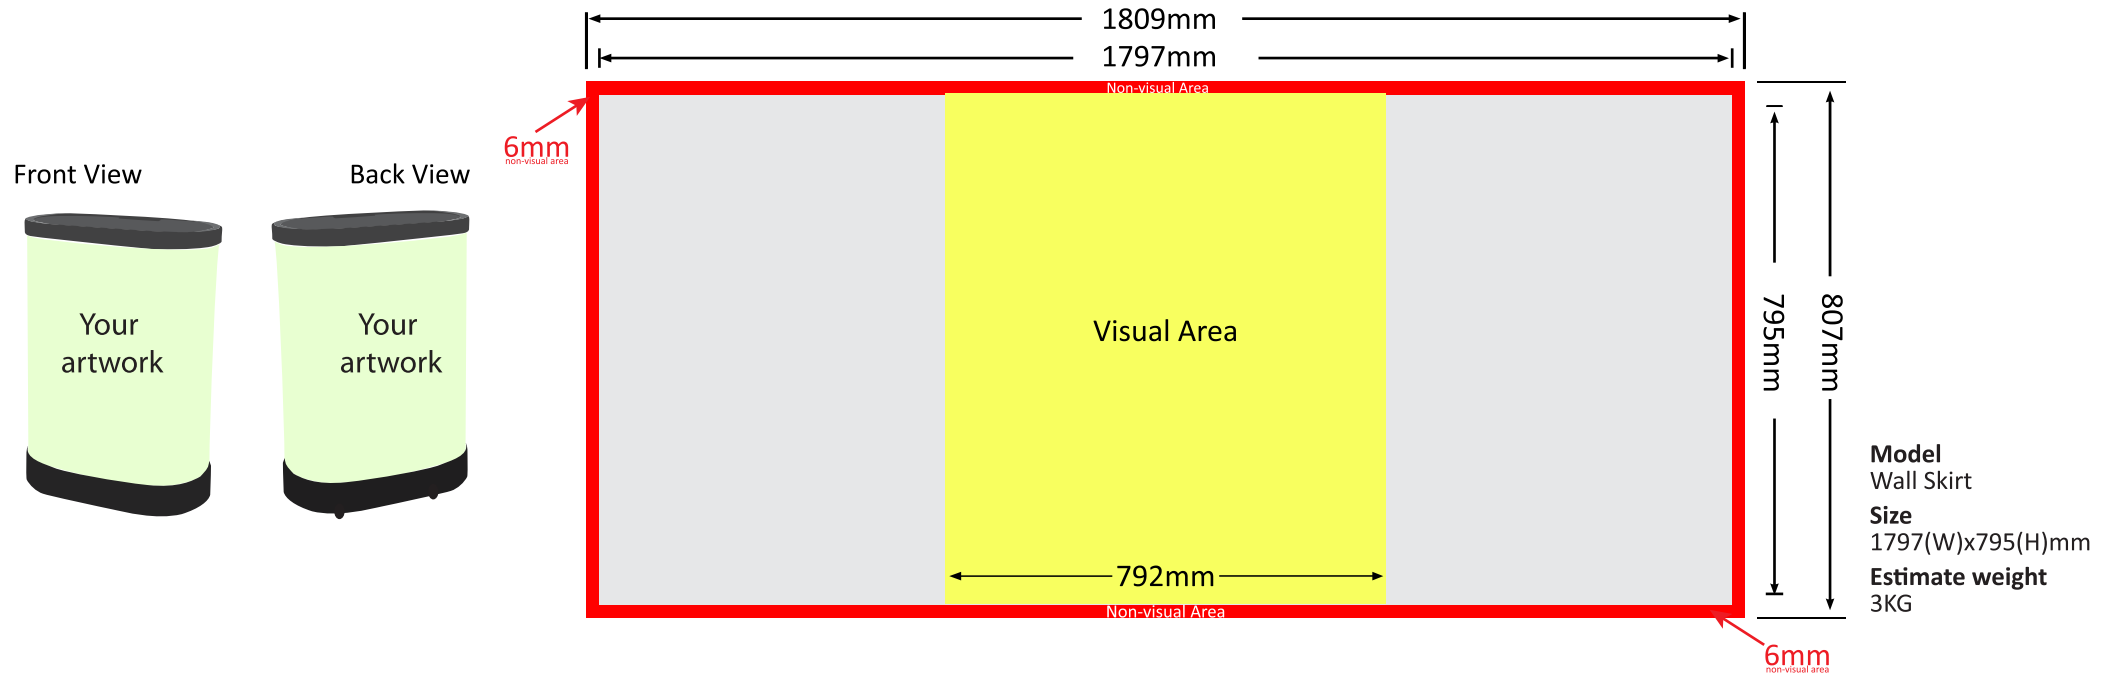

Wall Skirt

*Bannershop recommends that the background image at the bottom should continue (ie. Bleed fully into the bottom and top of **non-visual area**. That is, the image should not stop at the **non-visual area**.

*All Critical text and images should placed within the yellow area.

Format:

- PDF or High resolution Jpeg
- * Please setup in 1:1 scale with 150DPI
- * If you request colormatch service , supply us with high resolution PDF