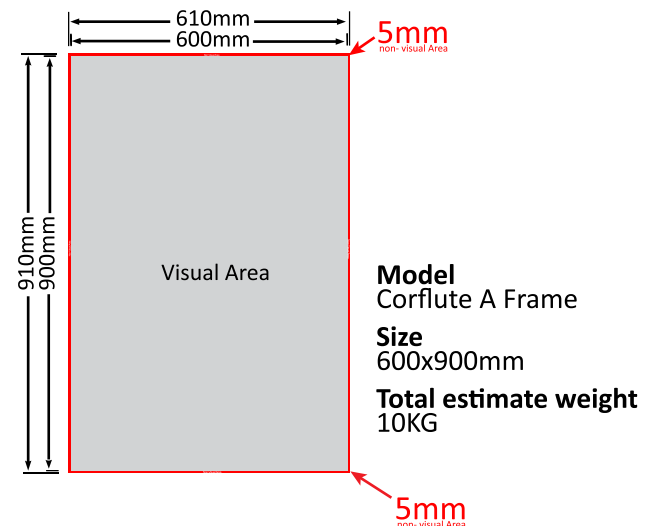

## A Frame

Front View

Back View

Front View

Back View

Front View

Back View

\* Bannershop recommends that the background image at the bottom should continue (ie. Bleed fully into the bottom and top of non-visual area. That is, the image should not stop at the non-visual area)

**Format:**

- PDF or High resolution Jpeg
- \* Please setup in 1:1 scale with 150DPI
- \* If you request colormatch service , supply us with high resolution PDF

**Font:**

All the text Must be outlined

**Color Mode:**