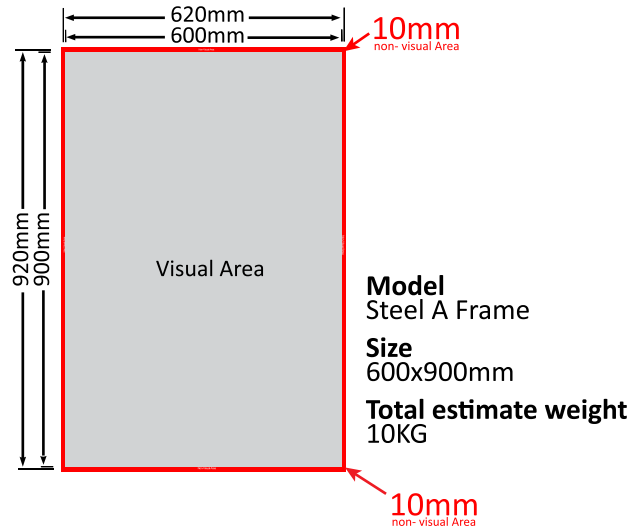

## A Frame

Front View

Back View

Front View

Back View

Front View

Back View

\* Bannershop recommends that the background image at the bottom should continue (ie. Bleed fully into the bottom and top of non-visual area. That is, the image should not stop at the non-visual area)

**Format:**

- PDF or High resolution Jpeg
- \* Please setup in 1:1 scale with 150DPI
- \* If you request colormatch service , supply us with high resolution PDF

**Font:**

All the text Must be outlined

**Color Mode:**